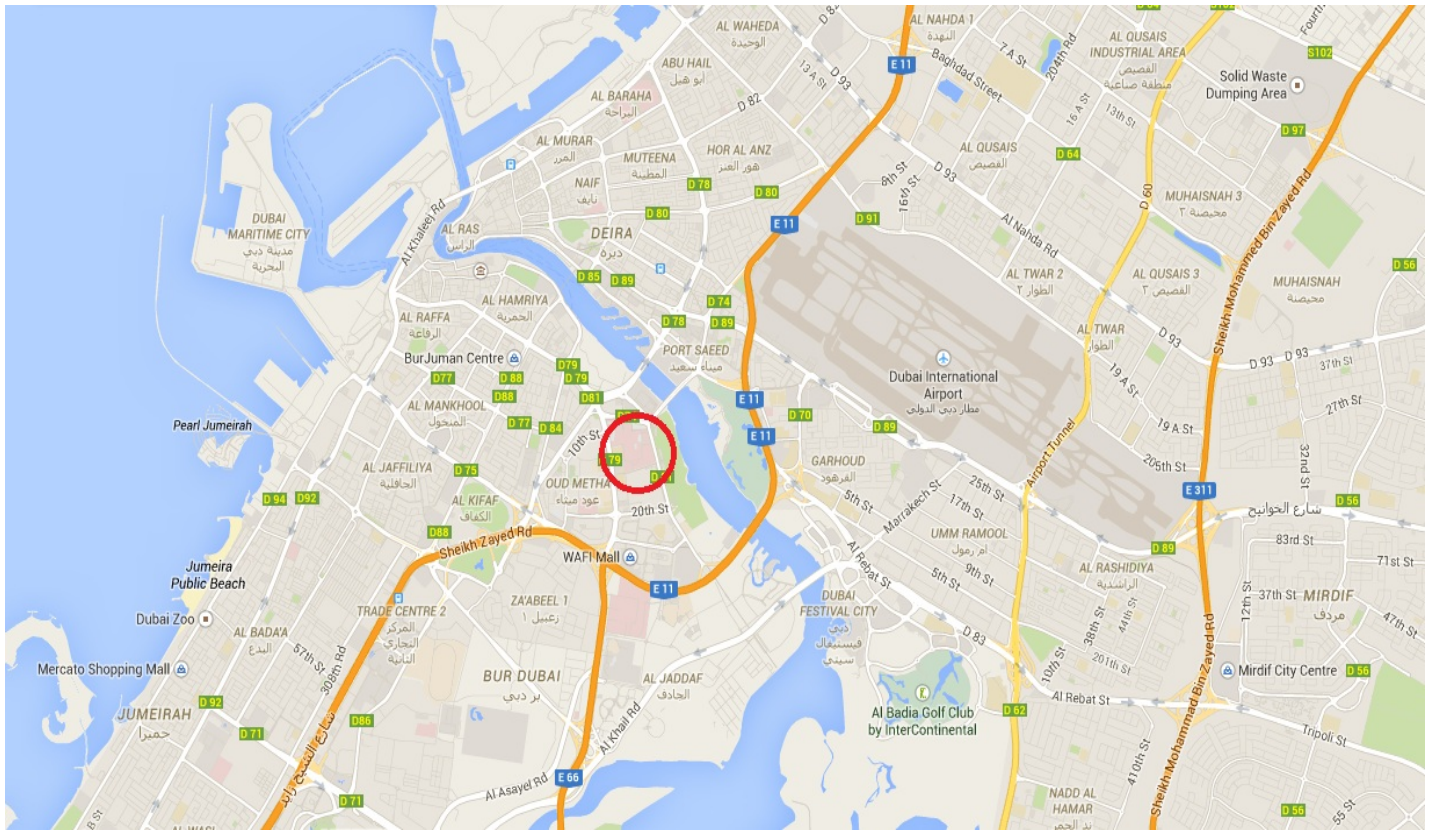

Listing of some accommodation in Dubai, plus travel and other information

Bookings to be made by individuals. The conference venue is Rashid Hospital - Umm Hurair 2, Near OUD Metha - Dubai - United Arab Emirates

Rashid Hospital - Umm Hurair 2, Near OUD Metha - Dubai - United Arab Emirates (Circled on the Map)

DIRECTIONS TO THE CONFERENCE VENUE

By air:

Dubai Cardiff International airport is 8km from the conference venue.

By car:

From Downtown Dubai

Take Financial Centre Road/D 71, Sheikh Zayed Rd/E 11 and Umm Hurair Rd/D 78 to Al Ithihad Rd/D81

Make a U-turn at Sheikh Mohammed bin Rashid Blvd

Take the 1st right toward Sheikh Mohammed bin Rashid Blvd

Take the 2nd right toward Sheikh Mohammed bin Rashid Blvd

Turn left onto Sheikh Mohammed bin Rashid Blvd

Turn left at the 1st cross street onto Financial Centre Road/D 71

Slight right

Keep left at the fork and merge onto Sheikh Zayed Rd/E 11